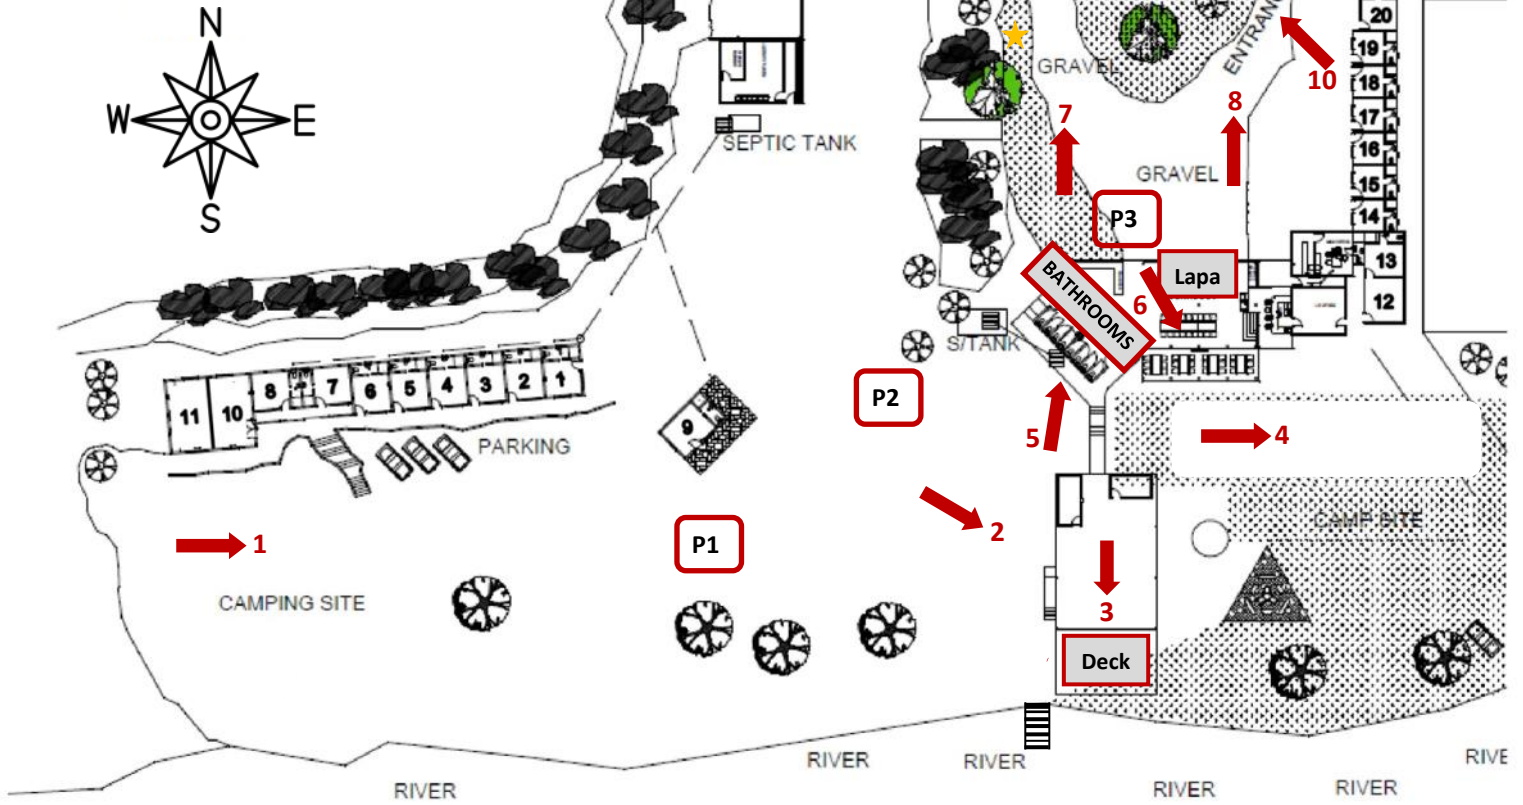

SITE LAYOUT BUNDI RIVER LODGE

1. Camp site 1 - East view (P1)

2. Eating & Deck - South East view

3. Deck - South view

4. Camp site 2 - East view (P2)

5. Bathrooms

6. Lapa

7. Camp site 3 - North view (LEFT)(P3)

8. Camp site 4 - North view (RIGHT)

9. Camp site 4 - West view (P4)

10. Camp site 4 - Bush Kitchen

11. Camp site 5 - North East View (P5)

12. Camp site 3 - South view